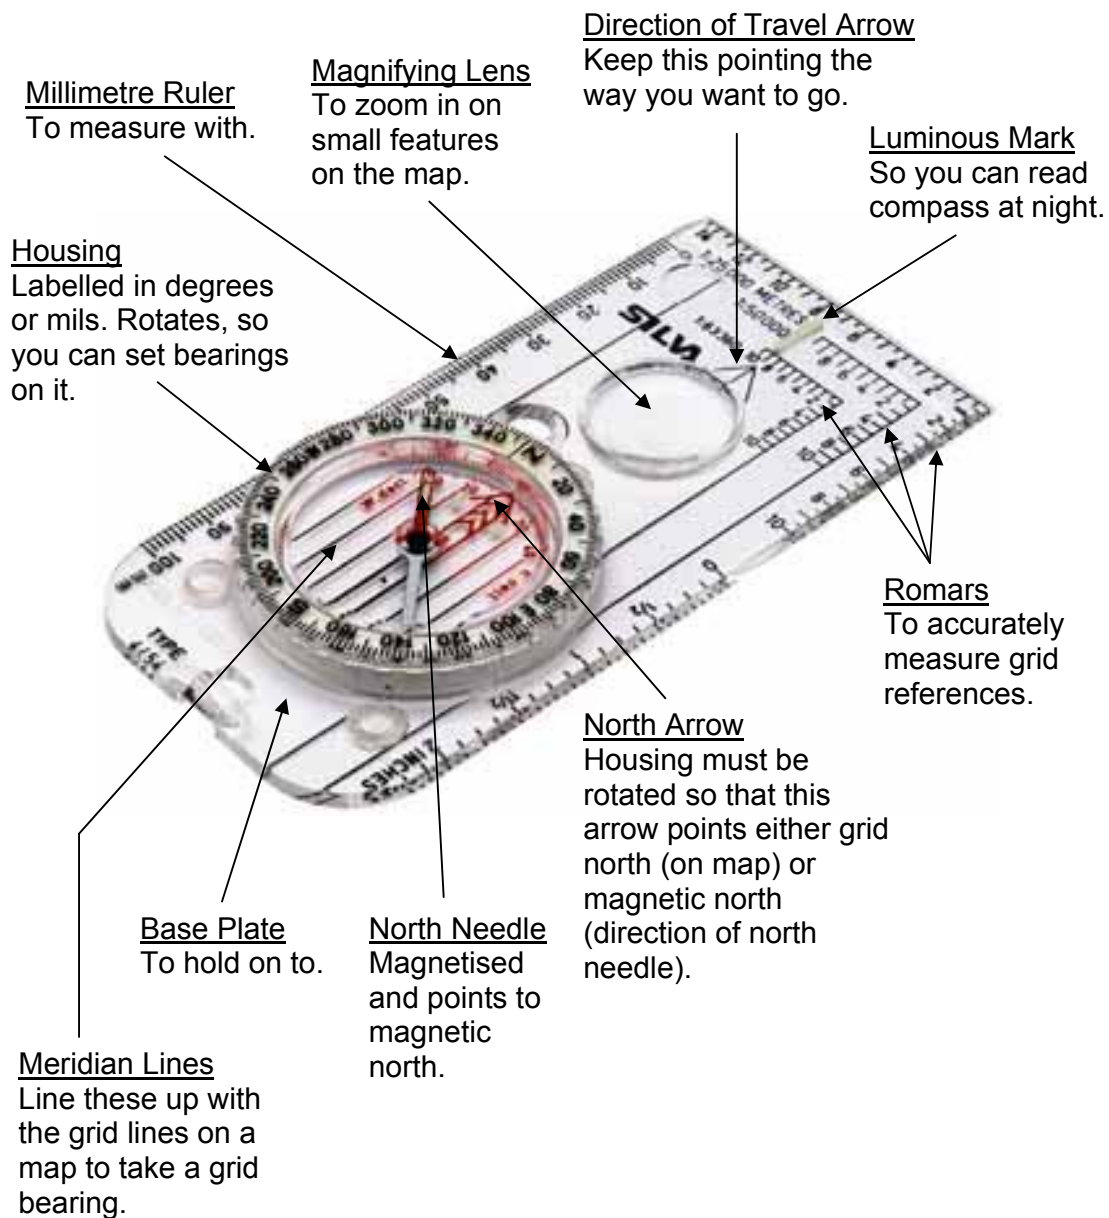

Map Reading – The Lightweight Compass

As an Army Cadet you will use a lightweight compass frequently. Get to know each part and what it is for.

THE (MAGNETISED) NORTH NEEDLE IS AFFECTED BY LARGE METAL OBJECTS. MAKE SURE THERE IS NO METAL NEARBY WHEN YOU MEASURE A MAGNETIC BEARING.