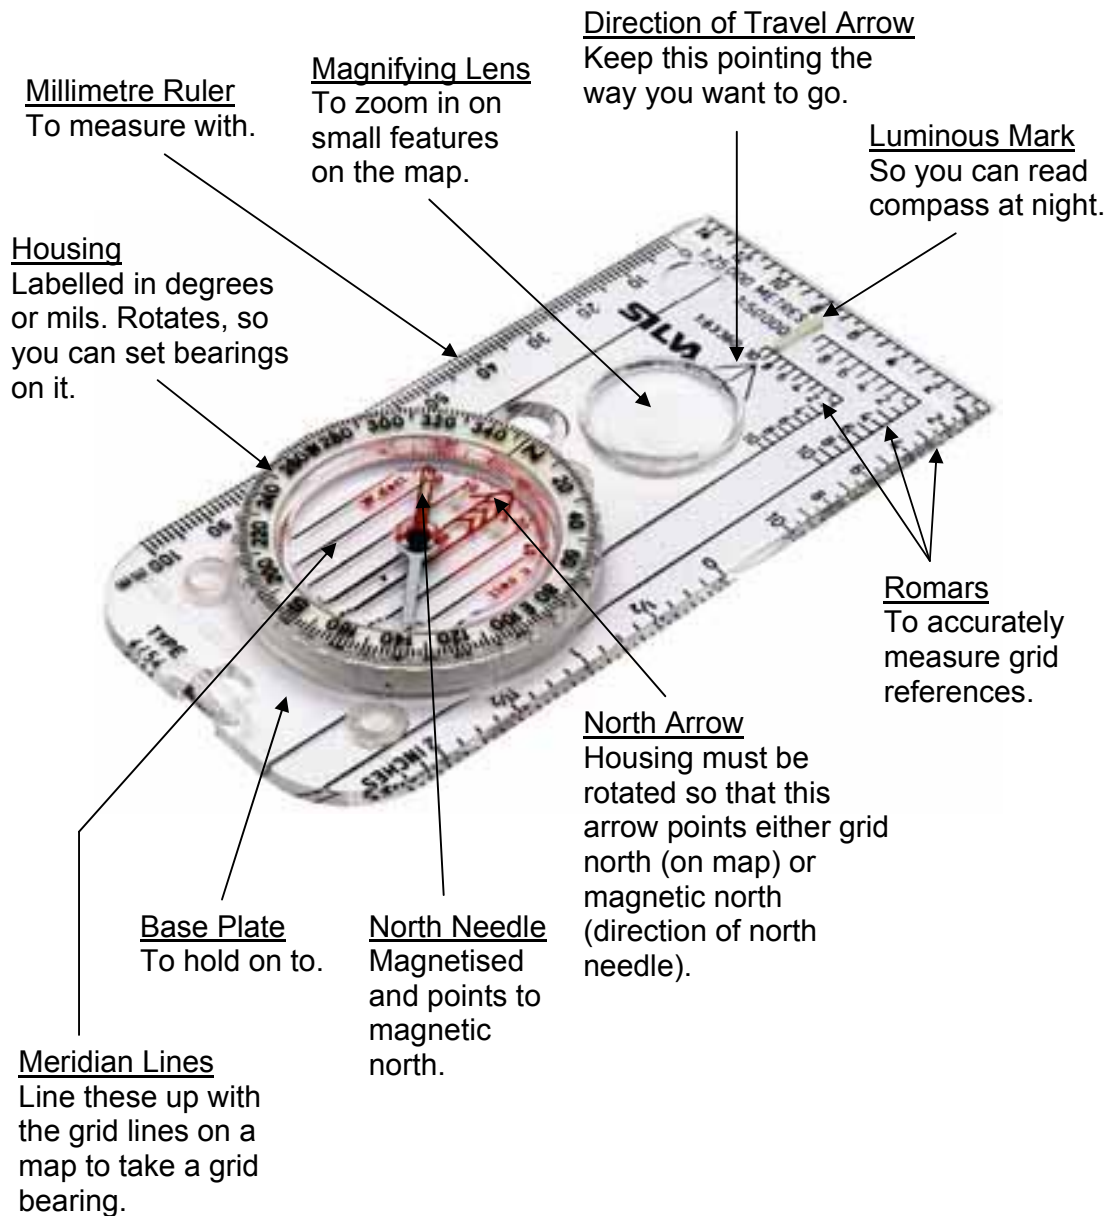

## Map Reading – The Lightweight Compass

As an Army Cadet you will use a lightweight compass frequently. Get to know each part and what it is for.

THE (MAGNETISED) NORTH NEEDLE IS AFFECTED BY LARGE METAL OBJECTS. MAKE SURE THERE IS NO METAL NEARBY WHEN YOU MEASURE A MAGNETIC BEARING.